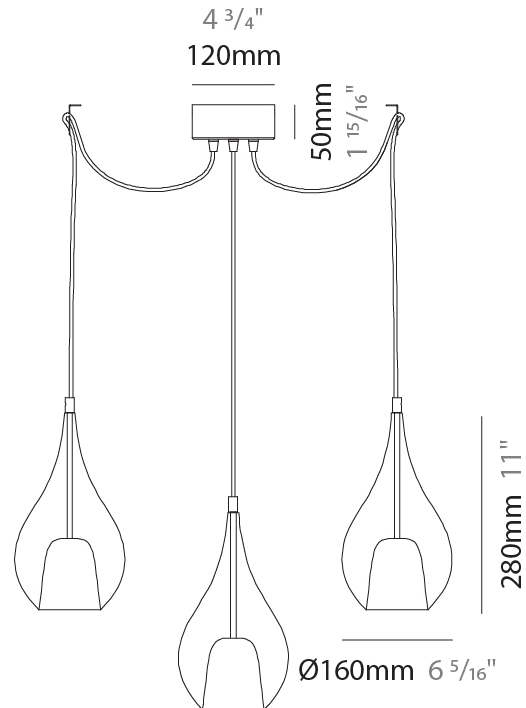

PROJECT	
TYPE	
SPECIFIER	
QUANTITY	
DATE	

ZOE 3 LIGHT SWAG SUSPENSION

D141128-

base number	Finish Options	Finish Options

1. To build a product code in our configurator select the specify button on the base model # product page
2. To build a manual product code on this datasheet choose from the options listed below in blue font and add the suffix to the base model #

GENERAL

Series: Zoe
Subseries: Zoe 3 Light Swag
Partner: Cangini & Tucci
Division: Design
Installation: Suspension
Product Type: Pendant
Mounting Location: Ceiling

PHYSICAL

Shape: Teardrop
Diameter (mm): 160
Diameter (in): 6 ⁵/₁₆
Height (mm): 280
Height (in): 11
Max. Overall Height (mm): 2280
Max. Overall Height (in): 89 ³/₄
Weight (kg): 2.25
Weight (lbs): 4.96
Diffuser: Glass - Opal
Fixture Finish: AMB / BLK / BRZ / GLD / GRN / PNK / RUB / SKB / SMK / TOB / TRA
Holder Finish: CHR / MWH / MBK / BCR
Fixture Material: Glass / Metal
Primary Material: Glass - Borosilicate
Cable Details: 2000mm cable

ELECTRICAL

Number of Lamps: 3
Lamp Type: LED Retrofit
Bulb Included: Bulb Not Included
Total Output Wattage (W): 15
Max. Wattage Per Lamp (W): 5
Lamp Base: G9
Input Voltage (V): 120

LED

OPTICAL

RATINGS AND CERTIFICATIONS

Certified By: Certified for North American Standards
IP rating: IP20