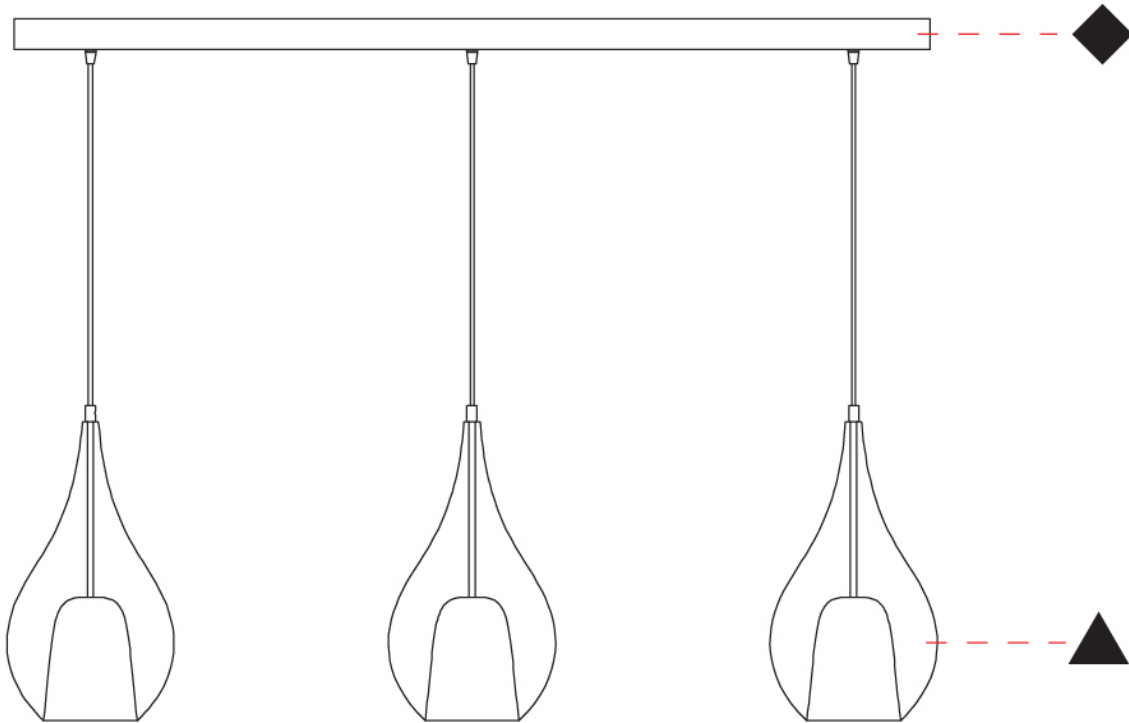

ZOE 3 LIGHT LINEAR SUSPENSION

D141132-

PROJECT	_____
TYPE	_____
SPECIFIER	_____
QUANTITY	_____
DATE	_____

D