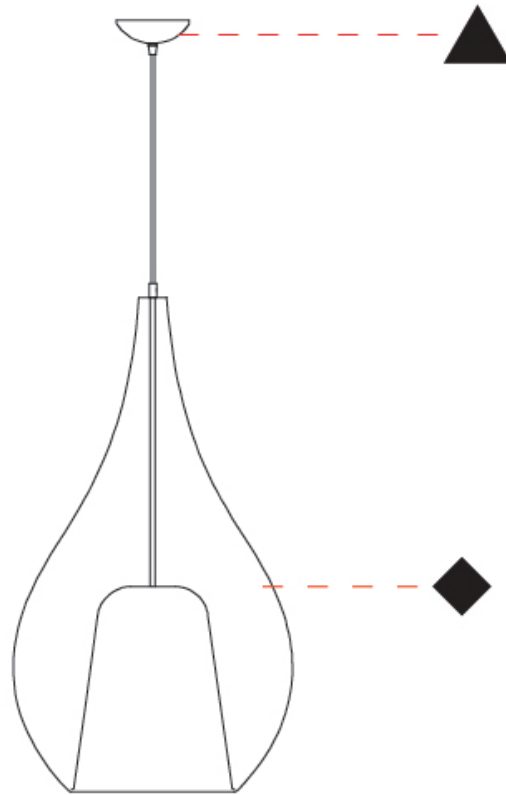

D141268-

PROJECT _____

TYPE _____

SPECIFIER _____

QUANTITY _____

DATE _____

D