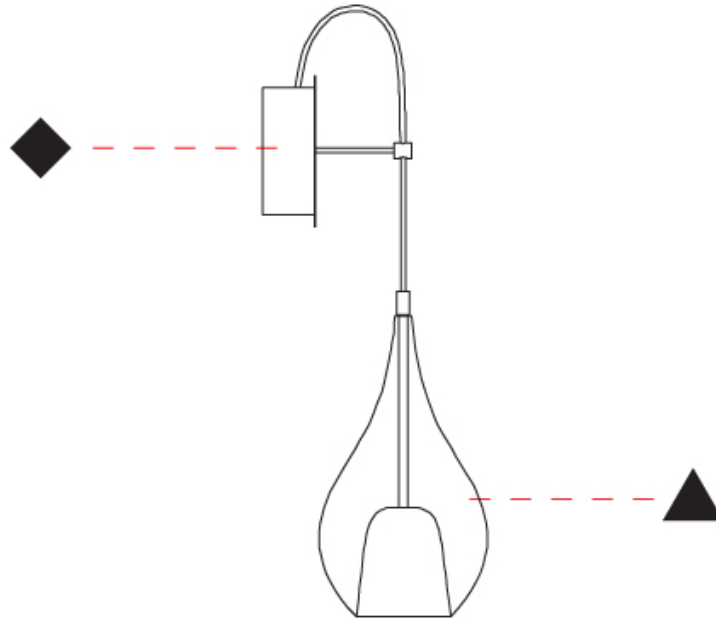

D143021-

PROJECT

TYPE

SPECIFIER

QUANTITY

DATE

D