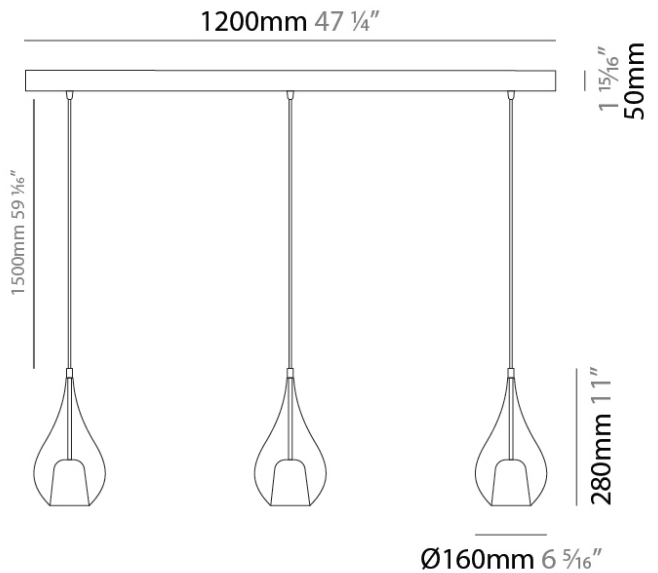

PROJECT
TYPE
SPECIFIER
QUANTITY
DATE

ZOE VINCENT 3 LIGHT LINEAR SUSPENSION

D141249-

base number Finish
Options

1. To build a product code in our configurator select the specify button on the base model # product page
2. To build a manual product code on this datasheet choose from the options listed below in blue font and add the suffix to the base model #

GENERAL

Series: Zoe
Subseries: Zoe Vincent 3 Light Linear
Partner: Cangini & Tucci
Division: Design
Installation: Suspension
Product Type: Pendant
Mounting Location: Ceiling

PHYSICAL

Shape: Teardrop
Length (mm): 1000
Length (in): 39 ³/₈
Height (mm): 280
Height (in): 11
Max. Overall Height (mm): 1780
Max. Overall Height (in): 70 ⁷/₁₆
Weight (kg): 2.90
Weight (lbs): 6.39
Diffuser: Glass - Opal
Fixture Finish: [MSB / MBS / TRS](#)
Holder Finish: BLK
Fixture Material: Glass / Metal
Primary Material: Glass - Borosilicate
Cable Details: 1500mm cable

ELECTRICAL

Number of Lamps: 3
Lamp Type: LED Retrofit
Bulb Included: Bulb Not Included
Total Output Wattage (W): 15
Max. Wattage Per Lamp (W): 5
Lamp Base: G9
Input Voltage (V): 120

LED

OPTICAL

RATINGS AND CERTIFICATIONS

Certified By: Certified for North American Standards
IP rating: IP20