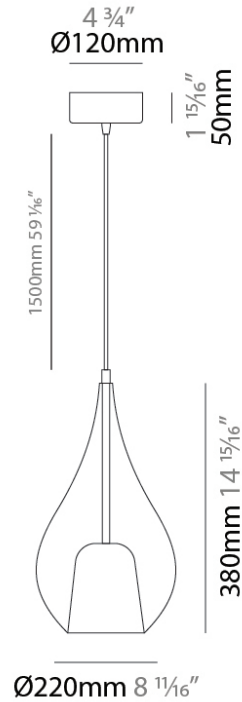

PROJECT	_____
TYPE	_____
SPECIFIER	_____
QUANTITY	_____
DATE	_____

ZOE VINCENT - MONOPOINT SUSPENSION

D141178-

base number   Finish
Options

1. To build a product code in our configurator select the specify button on the base model # product page
2. To build a manual product code on this datasheet choose from the options listed below in blue font and add the suffix to the base model #

GENERAL

Series: Zoe _____
Subseries: Zoe Vincent - Monopoint _____
Partner: Cangini & Tucci _____
Division: Design _____
Installation: Suspension _____
Product Type: Pendant _____
Mounting Location: Ceiling _____

PHYSICAL

Shape: Teardrop _____
Diameter (mm): 220 _____
Diameter (in): 8 11/16 _____
Height (mm): 380 _____
Height (in): 14 15/16 _____
Max. Overall Height (mm): 1880 _____
Max. Overall Height (in): 74 _____
Weight (kg): 1.51 _____
Weight (lbs): 3.33 _____
Diffuser: Glass - Opal _____
Fixture Finish: [MSB](#) / [MBS](#) / [TRS](#) _____
Holder Finish: BLK _____
Fixture Material: Glass / Metal _____
Primary Material: Glass - Borosilicate _____
Cable Details: 1500mm cable _____

ELECTRICAL

Number of Lamps: 1 _____
Lamp Type: LED Retrofit _____
Lamp Shape: A19 _____
Bulb Included: Bulb Not Included _____
Max. Wattage Per Lamp (W): 16 _____
Lamp Base: E26 _____
Input Voltage (V): 120 _____
Upon Request: 277Vac / GU24 _____

LED

OPTICAL

RATINGS AND CERTIFICATIONS

Certified By: Certified for North American Standards _____
IP rating: IP20 _____