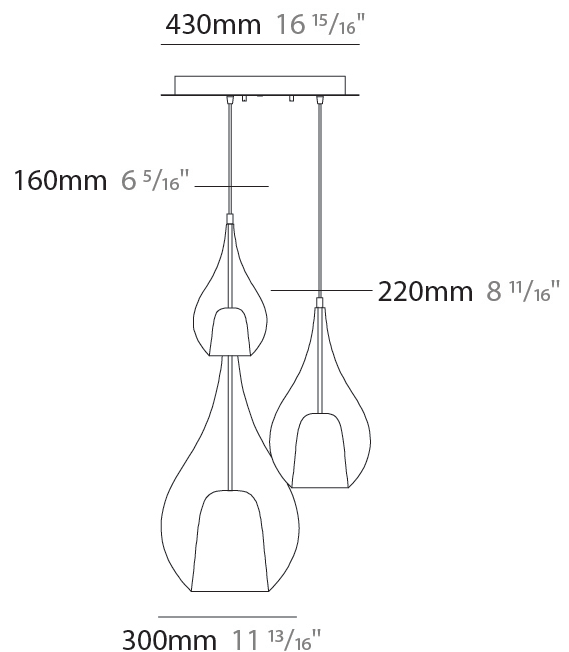

PROJECT
TYPE
SPECIFIER
QUANTITY
DATE

ZOE 3 LIGHT CLUSTER SUSPENSION

D141133-

base number	Finish Options	Finish Options

1. To build a product code in our configurator select the specify button on the base model # product page
2. To build a manual product code on this datasheet choose from the options listed below in blue font and add the suffix to the base model #

GENERAL

Series: Zoe
Subseries: Zoe 3 Light Cluster
Partner: Cangini & Tucci
Division: Design
Installation: Suspension
Product Type: Pendant
Mounting Location: Ceiling

PHYSICAL

Shape: Teardrop
Diameter (mm): 430
Diameter (in): 16 ¹⁵/₁₆
Height (mm): 1500
Height (in): 59 ¹⁵/₁₆
Weight (kg): 6.48
Weight (lbs): 14.29
Diffuser: Glass - Opal
Fixture Finish: AMB / BLK / BRZ / GLD / GRN / PNK / RUB / SKB / SMK / TOB / TRA
Holder Finish: CHR / MWH / MBK / BCR
Fixture Material: Glass / Metal
Primary Material: Glass - Borosilicate
Cable Details: 1500mm cable

ELECTRICAL

Number of Lamps: 3
Lamp Type: LED Retrofit
Bulb Included: Bulb Not Included
Total Output Wattage (W): 37
Max. Wattage Per Lamp (W): 16 + 5
Lamp Base: E26 + G9
Input Voltage (V): 120

LED

OPTICAL

RATINGS AND CERTIFICATIONS

Certified By: Certified for North American Standards
IP rating: IP20