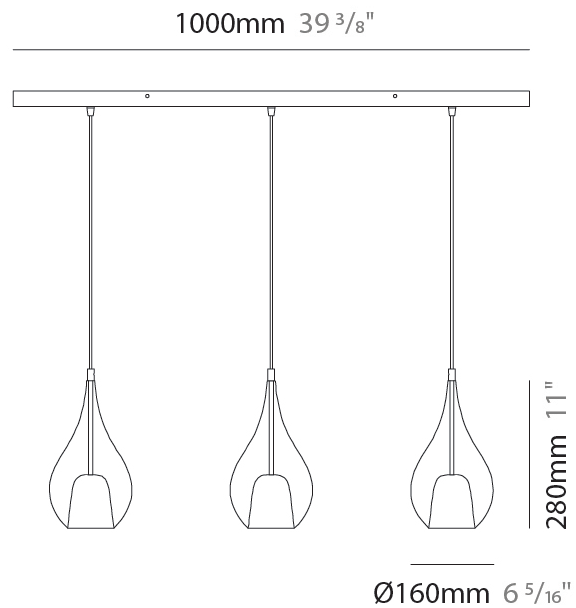

PROJECT
TYPE
SPECIFIER
QUANTITY
DATE

ZOE 3 LIGHT LINEAR SUSPENSION

D141131- -
base number   Finish Options   Finish Options

1. To build a product code in our configurator select the specify button on the base model # product page
2. To build a manual product code on this datasheet choose from the options listed below in blue font and add the suffix to the base model #

GENERAL

Series: Zoe
Subseries: Zoe 3 Light Linear
Partner: Cangini & Tucci
Division: Design
Installation: Suspension
Product Type: Pendant
Mounting Location: Ceiling

PHYSICAL

Shape: Teardrop
Length (mm): 1000
Length (in): 39 3/8
Height (mm): 280
Height (in): 11
Max. Overall Height (mm): 1780
Max. Overall Height (in): 70 1/16
Weight (kg): 2.90
Weight (lbs): 6.39
Diffuser: Glass - Opal
Fixture Finish: [AMB](#) / [BLK](#) / [BRZ](#) / [GLD](#) / [GRN](#) / [PNK](#) / [RUB](#) / [SKB](#) / [SMK](#) / [TOB](#) / [TRA](#)
Holder Finish: [CHR](#) / [MWH](#) / [MBK](#) / [BCR](#)
Fixture Material: Glass / Metal
Primary Material: Glass - Borosilicate
Cable Details: 1500mm cable

ELECTRICAL

Number of Lamps: 3
Lamp Type: LED Retrofit
Bulb Included: Bulb Not Included
Total Output Wattage (W): 15
Max. Wattage Per Lamp (W): 5
Lamp Base: G9
Input Voltage (V): 120

LED

OPTICAL

RATINGS AND CERTIFICATIONS

Certified By: Certified for North American Standards
IP rating: IP20