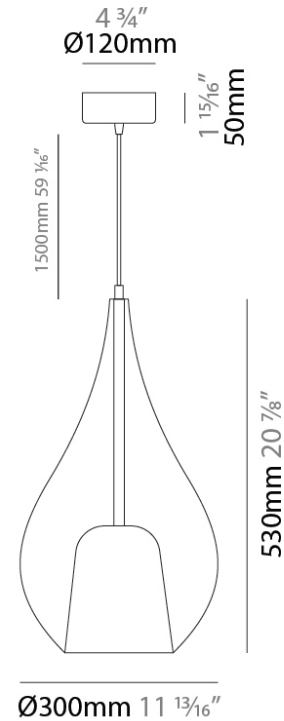

PHYSICAL

Shape: Teardrop _____
 Diameter (mm): 220 _____
 Diameter (in): 8 11/16 _____
 Height (mm): 380 _____
 Height (in): 14 15/16 _____
 Max. Overall Height (mm): 1880 _____
 Max. Overall Height (in): 74 _____
 Weight (kg): 1.51 _____
 Weight (lbs): 3.33 _____
 Diffuser: Glass - Opal _____
 Fixture Finish: [MSB](#) / [MBS](#) / [TRS](#) _____
 Holder Finish: BLK _____
 Fixture Material: Glass / Metal _____
 Primary Material: Glass - Borosilicate _____
 Cable Details: 1500mm cable _____

PHYSICAL

Shape: Teardrop _____
 Diameter (mm): 300 _____
 Diameter (in): 11 ¹³/₁₆ _____
 Height (mm): 530 _____
 Height (in): 20 ⁷/₈ _____
 Max. Overall Height (mm): 2030 _____
 Max. Overall Height (in): 79 ¹⁵/₁₆ _____
 Weight (kg): 2.50 _____
 Weight (lbs): 5.51 _____
 Diffuser: Glass - Opal _____
 Fixture Finish: [MSB / MBS / TRS](#) _____
 Holder Finish: BLK _____
 Fixture Material: Glass / Metal _____
 Primary Material: Glass - Borosilicate _____
 Cable Details: 1500mm Cable _____

ELECTRICAL

Number of Lamps: 1 _____
 Lamp Type: LED Retrofit _____
 Lamp Shape: A19 _____
 Bulb Included: Bulb Not Included _____
 Max. Wattage Per Lamp (W): 16 _____
 Lamp Base: E26 _____
 Input Voltage (V): 120 _____
 Upon Request: 277Vac / GU24 _____