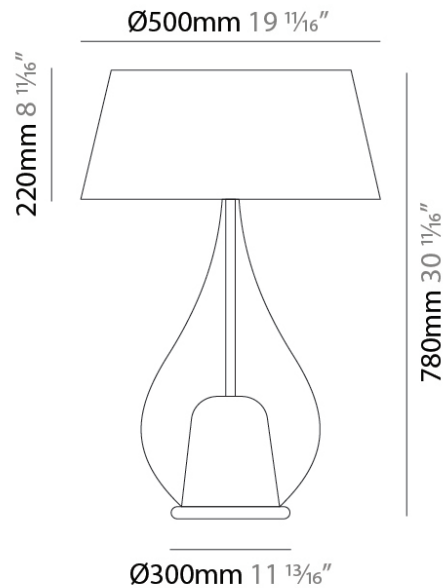

PROJECT	_____
TYPE	_____
SPECIFIER	_____
QUANTITY	_____
DATE	_____

ZOE VINCENT - PORTABLE PORTABLE

D144030-

base number   Finish
Options

1. To build a product code in our configurator select the specify button on the base model # product page
2. To build a manual product code on this datasheet choose from the options listed below in blue font and add the suffix to the base model #

GENERAL

Series: Zoe
Subseries: Zoe Vincent - Portable
Partner: Cangini & Tucci
Division: Design
Installation: Portable
Product Type: Table
Mounting Location: Table

PHYSICAL

Shape: Teardrop
Diameter (mm): 500
Diameter (in): 19 11/16
Height (mm): 780
Height (in): 30 11/16
Weight (kg): 3.435
Weight (lbs): 7.57
Diffuser: Glass - Opal
Fixture Finish: MSB / TRA
Holder Finish: BLK
Fixture Material: Glass / Metal
Primary Material: Glass - Borosilicate

ELECTRICAL

Number of Lamps: 1
Lamp Type: LED + LED Retrofit
Input Wattage (W): 4.3
Bulb Included: Bulb Not Included
Max. Wattage Per Lamp (W): 8
Lamp Base: E26
Dimming: Non-Dimmable
Input Voltage (V): 120

LED

Number of LEDs: 1
Color Temperature (°K): 3000
Max. Delivered Lumen (lm): 350
Nominal Lumen (lm): 350

OPTICAL

RATINGS AND CERTIFICATIONS

Certified By: Certified for North American Standards
IP rating: IP20