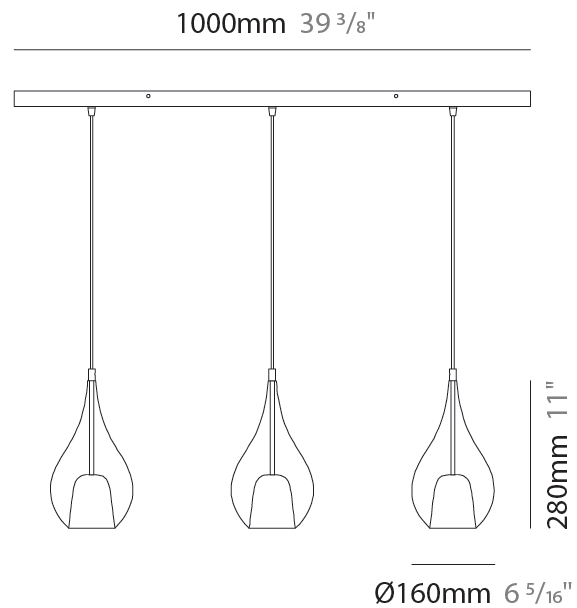

PROJECT	
TYPE	
SPECIFIER	
QUANTITY	
DATE	

ZOE 3 LIGHT LINEAR SUSPENSION

D141131- -
base number   Finish Options   Finish Options

1. To build a product code in our configurator select the specify button on the base model # product page
2. To build a manual product code on this datasheet choose from the options listed below in blue font and add the suffix to the base model #

GENERAL

Series: Zoe
Subseries: Zoe 3 Light Linear
Partner: Cangini & Tucci
Division: Design
Installation: Suspension
Product Type: Pendant
Mounting Location: Ceiling

PHYSICAL

Shape: Teardrop
Length (mm): 1000
Length (in): 39 ³/₈
Height (mm): 280
Height (in): 11
Max. Overall Height (mm): 1780
Max. Overall Height (in): 70 ⁷/₁₆
Weight (kg): 2.90
Weight (lbs): 6.39
Diffuser: Glass - Opal
Fixture Finish: [AMB](#) / [BLK](#) / [BRZ](#) / [GLD](#) / [GRN](#) / [PNK](#) / [RUB](#) / [SKB](#) / [SMK](#) / [TOB](#) / [TRA](#)
Holder Finish: [CHR](#) / [MWH](#) / [MBK](#) / [BCR](#)
Fixture Material: Glass / Metal
Primary Material: Glass - Borosilicate
Cable Details: 1500mm cable

ELECTRICAL

Number of Lamps: 3
Lamp Type: LED Retrofit
Bulb Included: Bulb Not Included
Total Output Wattage (W): 15
Max. Wattage Per Lamp (W): 5
Lamp Base: G9
Input Voltage (V): 120

LED

OPTICAL

RATINGS AND CERTIFICATIONS

Certified By: Certified for North American Standards
IP rating: IP20