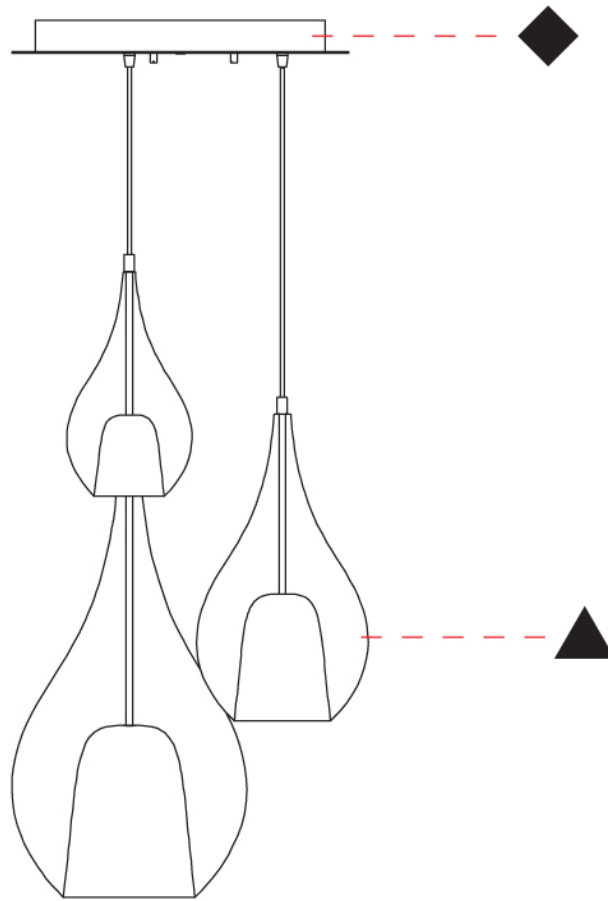

ZOE 3 LIGHT CLUSTER SUSPENSION

D141133-

PROJECT	_____
TYPE	_____
SPECIFIER	_____
QUANTITY	_____
DATE	_____

D