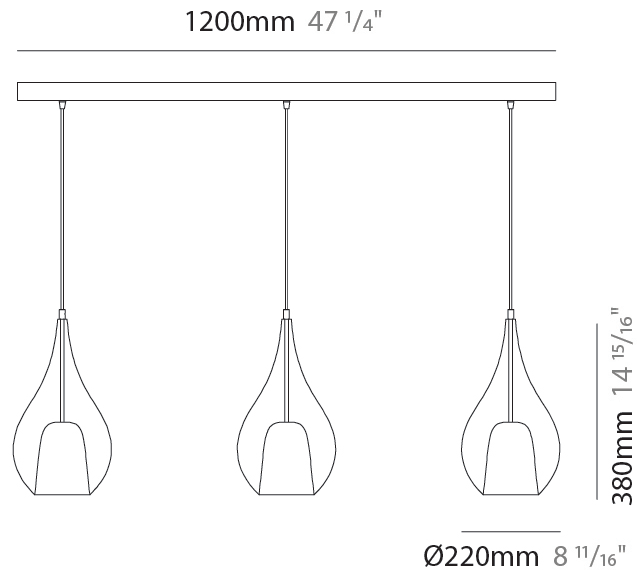

PROJECT	_____
TYPE	_____
SPECIFIER	_____
QUANTITY	_____
DATE	_____

ZOE 3 LIGHT LINEAR SUSPENSION

D141132-

base number   Finish Options   -   Finish Options

1. To build a product code in our configurator select the specify button on the base model # product page
2. To build a manual product code on this datasheet choose from the options listed below in blue font and add the suffix to the base model #

GENERAL

Series: Zoe
Subseries: Zoe 3 Light Linear
Partner: Cangini & Tucci
Division: Design
Installation: Suspension
Product Type: Pendant
Mounting Location: Ceiling

PHYSICAL

Shape: Teardrop
Length (mm): 1200
Length (in): 47 1/4
Height (mm): 280
Height (in): 11
Max. Overall Height (mm): 1780
Max. Overall Height (in): 70 7/16
Weight (kg): 5.59
Weight (lbs): 12.32
Diffuser: Glass - Opal
Fixture Finish: [AMB](#) / [BLK](#) / [BRZ](#) / [GLD](#) / [GRN](#) / [PNK](#) / [RUB](#) / [SKB](#) / [SMK](#) / [TOB](#) / [TRA](#)
Holder Finish: [CHR](#) / [MWH](#) / [MBK](#) / [BCR](#)
Fixture Material: Glass / Metal
Primary Material: Glass - Borosilicate
Cable Details: 1500mm cable

ELECTRICAL

Number of Lamps: 3
Lamp Type: LED Retrofit
Lamp Shape: A19
Bulb Included: Bulb Not Included
Total Output Wattage (W): 48
Max. Wattage Per Lamp (W): 16
Lamp Base: E26
Input Voltage (V): 120
Upon Request: 277Vac / GU24

LED

OPTICAL

RATINGS AND CERTIFICATIONS

Certified By: Certified for North American Standards
IP rating: IP20