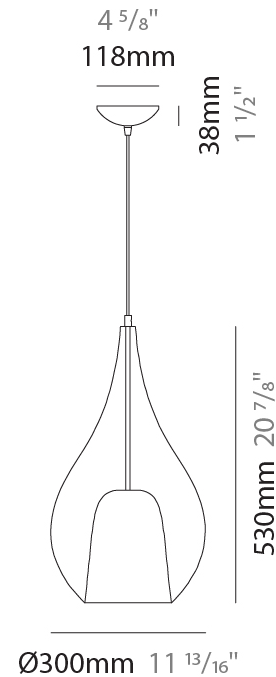

PROJECT	_____
TYPE	_____
SPECIFIER	_____
QUANTITY	_____
DATE	_____

ZOE MONOPOINT SUSPENSION

D141123-

base number   Finish Options   -   Finish Options

1. To build a product code in our configurator select the specify button on the base model # product page
2. To build a manual product code on this datasheet choose from the options listed below in blue font and add the suffix to the base model #

GENERAL

Series: Zoe
Subseries: Zoe Monopoint
Partner: Cangani & Tucci
Division: Design
Installation: Suspension
Product Type: Pendant
Mounting Location: Ceiling

PHYSICAL

Shape: Teardrop
Diameter (mm): 300
Diameter (in): 11 ¹³/₁₆
Height (mm): 530
Height (in): 20 ⁷/₈
Max. Overall Height (mm): 2030
Max. Overall Height (in): 79 ¹⁵/₁₆
Weight (kg): 2.50
Weight (lbs): 5.51
Diffuser: Glass - Opal
Fixture Finish: [AMB](#) / [BLK](#) / [BRZ](#) / [GLD](#) / [GRN](#) / [PNK](#) / [RUB](#) / [SKB](#) / [SMK](#) / [TOB](#) / [TRA](#)
Holder Finish: CHR / MWH / MBK / BCR
Fixture Material: Glass / Metal
Primary Material: Glass - Borosilicate
Cable Details: 1500mm Cable

ELECTRICAL

Number of Lamps: 1
Lamp Type: LED Retrofit
Lamp Shape: A19
Bulb Included: Bulb Not Included
Max. Wattage Per Lamp (W): 16
Lamp Base: E26
Input Voltage (V): 120
Upon Request: 277Vac / GU24

LED

OPTICAL

RATINGS AND CERTIFICATIONS

Certified By: Certified for North American Standards
IP rating: IP20