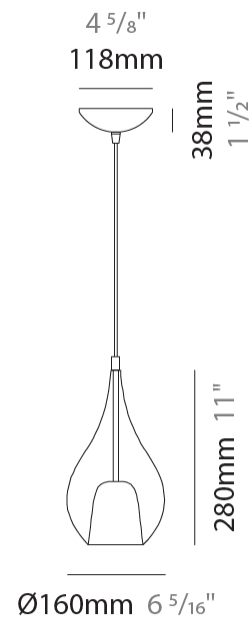

PROJECT	_____
TYPE	_____
SPECIFIER	_____
QUANTITY	_____
DATE	_____

ZOE MONOPOINT SUSPENSION

D141121- _____ - _____
base number   Finish   Finish
                         Options   Options

1. To build a product code in our configurator select the specify button on the base model # product page
2. To build a manual product code on this datasheet choose from the options listed below in blue font and add the suffix to the base model #

GENERAL

Series: Zoe
Subseries: Zoe Monopoint
Partner: Cangini & Tucci
Division: Design
Installation: Suspension
Product Type: Pendant
Mounting Location: Ceiling

PHYSICAL

Shape: Teardrop
Diameter (mm): 160
Diameter (in): 6 ⁵/₁₆
Height (mm): 280
Height (in): 11
Max. Overall Height (mm): 1780
Max. Overall Height (in): 70 ⁷/₁₆
Weight (kg): 0.79
Weight (lbs): 1.74
Diffuser: Glass - Opal
Fixture Finish: [AMB](#) / [BLK](#) / [BRZ](#) / [GLD](#) / [GRN](#) / [PNK](#) / [RUB](#) / [SKB](#) / [SMK](#) / [TOB](#) / [TRA](#)
Holder Finish: CHR / MWH / MBK / BCR
Fixture Material: Glass / Metal
Primary Material: Glass - Borosilicate
Cable Details: 1500mm cable

ELECTRICAL

Number of Lamps: 1
Lamp Type: LED Retrofit
Bulb Included: Bulb Not Included
Max. Wattage Per Lamp (W): 5
Lamp Base: G9
Input Voltage (V): 120

LED

OPTICAL

RATINGS AND CERTIFICATIONS

Certified By: Certified for North American Standards
IP rating: IP20