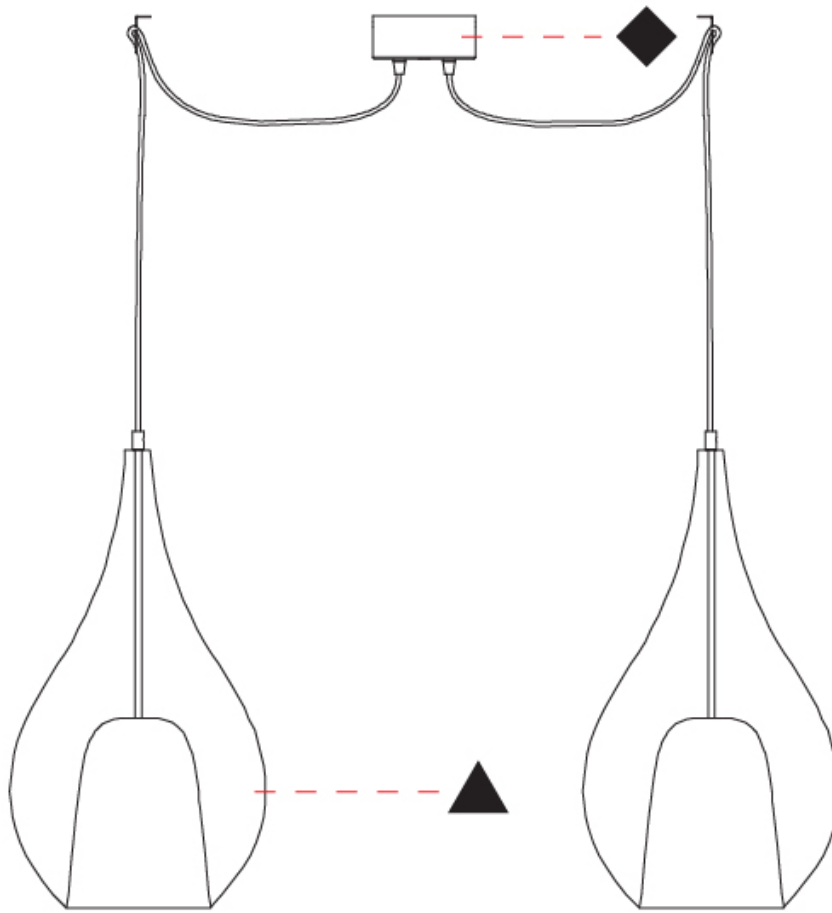

ZOE 2 LIGHT SWAG SUSPENSION

D141130-

PROJECT _____

TYPE _____

SPECIFIER _____

QUANTITY _____

DATE _____

D