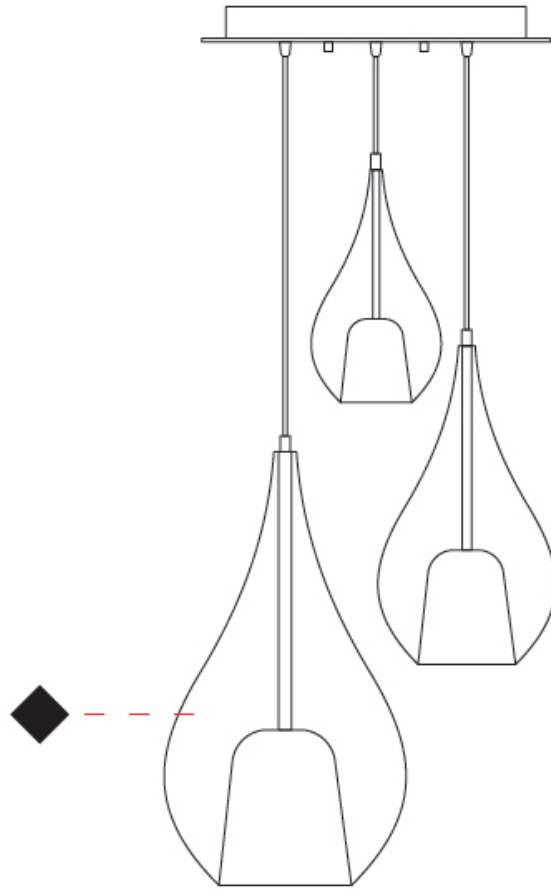

ZOE VINCENT 3 LIGHT CLUSTER SUSPENSION

D141251-

PROJECT

TYPE

SPECIFIER

QUANTITY

DATE

D