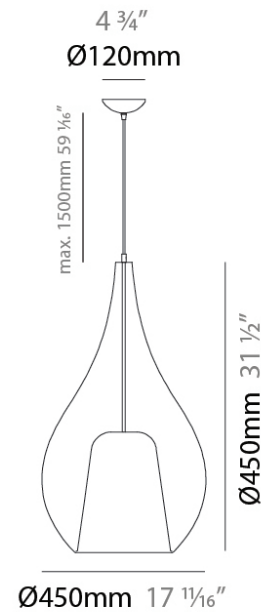

PROJECT	
TYPE	
SPECIFIER	
QUANTITY	
DATE	

ZOE MAX SUSPENSION

D141268-

base number   Finish Options   -   Finish Options

1. To build a product code in our configurator select the specify button on the base model # product page
2. To build a manual product code on this datasheet choose from the options listed below in blue font and add the suffix to the base model #

GENERAL

Series: Zoe
Subseries: Zoe Max
Partner: Cangini & Tucci
Division: Design
Installation: Suspension
Product Type: Pendant
Mounting Location: Ceiling

PHYSICAL

Shape: Teardrop
Diameter (mm): 450
Diameter (in): 17 3/4
Height (mm): 800
Height (in): 31 1/2
Max. Overall Height (mm): 2300
Max. Overall Height (in): 90 1/2
Weight (kg): 7.80
Weight (lbs): 17.19
Diffuser: Glass - Opal
Fixture Finish: [AMB / GRN / BRZ / PNK / RUB / SKB / SMK / TOB / TRA / GLD / BLK](#)
Holder Finish: [CHR / MWH / MBK / BCR](#)
Fixture Material: Glass / Metal
Primary Material: Glass - Borosilicate
Cable Details: 1500mm Cable

ELECTRICAL

Number of Lamps: 1
Lamp Type: LED Retrofit
Lamp Shape: A19
Bulb Included: Bulb Not Included
Max. Wattage Per Lamp (W): 25
Lamp Base: E26
Input Voltage (V): 120
Upon Request: 277Vac / GU24

LED

OPTICAL

RATINGS AND CERTIFICATIONS

Certified By: Certified for North American Standards
IP rating: IP20