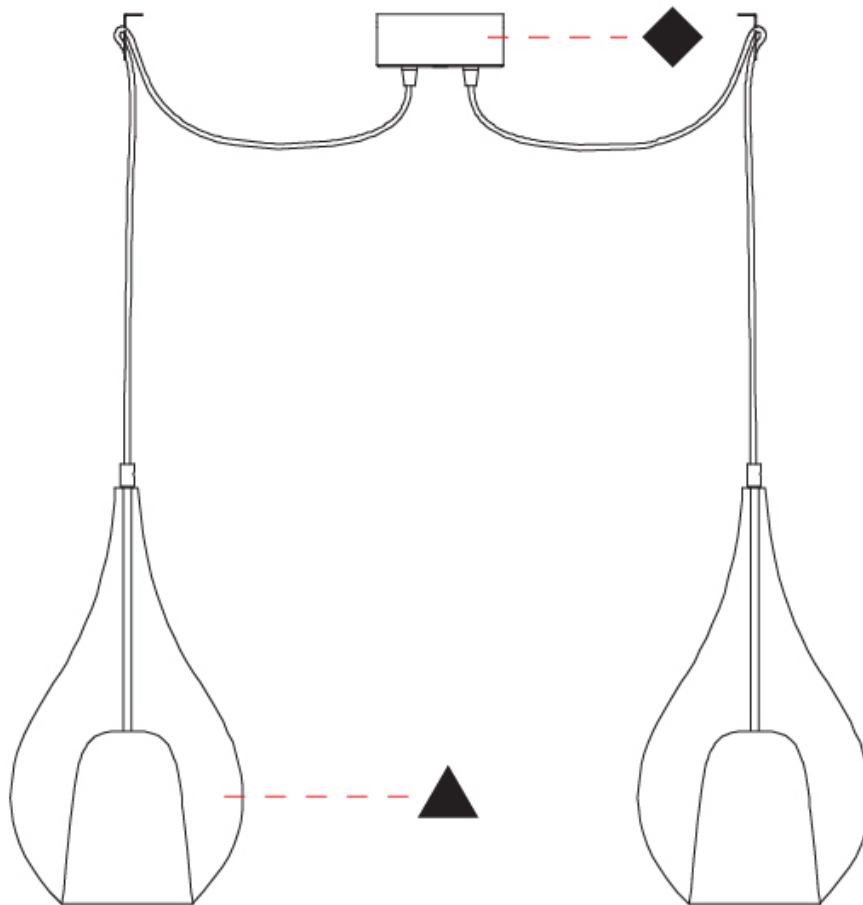

ZOE 2 LIGHT SWAG SUSPENSION

D141129-

PROJECT	_____
TYPE	_____
SPECIFIER	_____
QUANTITY	_____
DATE	_____

D