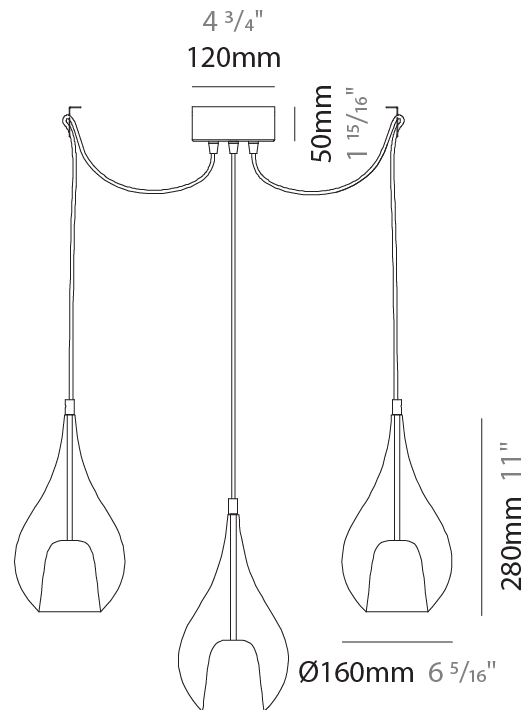

ZOE 3 LIGHT SWAG SUSPENSION

D141128-

base number   Finish   Finish
Options   Options

1. To build a product code in our configurator select the specify button on the base model # product page
2. To build a manual product code on this datasheet choose from the options listed below in blue font and add the suffix to the base model #

GENERAL

Series: Zoe
Subseries: Zoe 3 Light Swag
Partner: Cangini & Tucci
Division: Design
Installation: Suspension
Product Type: Pendant
Mounting Location: Ceiling

PHYSICAL

Shape: Teardrop
Diameter (mm): 160
Diameter (in): 6 ⁵/₁₆
Height (mm): 280
Height (in): 11
Max. Overall Height (mm): 2280
Max. Overall Height (in): 89 ³/₄
Weight (kg): 2.25
Weight (lbs): 4.96
Diffuser: Glass - Opal
Fixture Finish: [AMB](#) / [BLK](#) / [BRZ](#) / [GLD](#) / [GRN](#) / [PNK](#) / [RUB](#) / [SKB](#) / [SMK](#) / [TOB](#) / [TRA](#)
Holder Finish: [CHR](#) / [MWH](#) / [MBK](#) / [BCR](#)
Fixture Material: Glass / Metal
Primary Material: Glass - Borosilicate
Cable Details: 2000mm cable

ELECTRICAL

Number of Lamps: 3
Lamp Type: LED Retrofit
Bulb Included: Bulb Not Included
Total Output Wattage (W): 15
Max. Wattage Per Lamp (W): 5
Lamp Base: G9
Input Voltage (V): 120

LED

OPTICAL

RATINGS AND CERTIFICATIONS

Certified By: Certified for North American Standards
IP rating: IP20