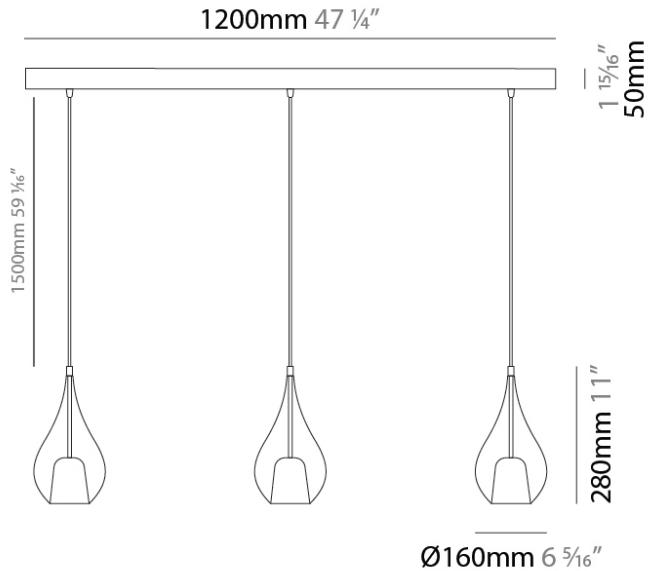

PROJECT	_____
TYPE	_____
SPECIFIER	_____
QUANTITY	_____
DATE	_____

ZOE VINCENT 3 LIGHT LINEAR SUSPENSION

D141249-

base number   Finish
Options

1. To build a product code in our configurator select the specify button on the base model # product page
2. To build a manual product code on this datasheet choose from the options listed below in blue font and add the suffix to the base model #

GENERAL

Series: Zoe
Subseries: Zoe Vincent 3 Light Linear
Partner: Cangini & Tucci
Division: Design
Installation: Suspension
Product Type: Pendant
Mounting Location: Ceiling

PHYSICAL

Shape: Teardrop
Length (mm): 1000
Length (in): 39 ³/₈
Height (mm): 280
Height (in): 11
Max. Overall Height (mm): 1780
Max. Overall Height (in): 70 ⁷/₁₆
Weight (kg): 2.90
Weight (lbs): 6.39
Diffuser: Glass - Opal
Fixture Finish: [MSB / MBS / TRS](#)
Holder Finish: BLK
Fixture Material: Glass / Metal
Primary Material: Glass - Borosilicate
Cable Details: 1500mm cable

ELECTRICAL

Number of Lamps: 3
Lamp Type: LED Retrofit
Bulb Included: Bulb Not Included
Total Output Wattage (W): 15
Max. Wattage Per Lamp (W): 5
Lamp Base: G9
Input Voltage (V): 120

LED

OPTICAL

RATINGS AND CERTIFICATIONS

Certified By: Certified for North American Standards
IP rating: IP20