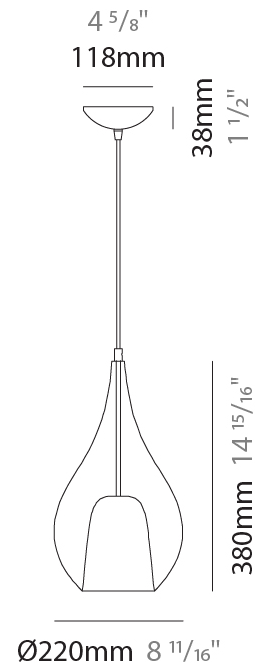

ZOE MONOPOINT SUSPENSION

D141122-

base number   Finish Options   -   Finish Options

1. To build a product code in our configurator select the specify button on the base model # product page
2. To build a manual product code on this datasheet choose from the options listed below in blue font and add the suffix to the base model #

GENERAL

Series: Zoe
Subseries: Zoe Monopoint
Partner: Cangini & Tucci
Division: Design
Installation: Suspension
Product Type: Pendant
Mounting Location: Ceiling

PHYSICAL

Shape: Teardrop
Diameter (mm): 220
Diameter (in): 8 ¹¹/₁₆
Height (mm): 380
Height (in): 14 ¹⁵/₁₆
Max. Overall Height (mm): 1880
Max. Overall Height (in): 74
Weight (kg): 1.51
Weight (lbs): 3.33
Diffuser: Glass - Opal
Fixture Finish: [AMB](#) / [BLK](#) / [BRZ](#) / [GLD](#) / [GRN](#) / [PNK](#) / [RUB](#) / [SKB](#) / [SMK](#) / [TOB](#) / [TRA](#)
Holder Finish: [CHR](#) / [MWH](#) / [MBK](#) / [BCR](#)
Fixture Material: Glass / Metal
Primary Material: Glass - Borosilicate
Cable Details: 1500mm cable

ELECTRICAL

Number of Lamps: 1
Lamp Type: LED Retrofit
Lamp Shape: A19
Bulb Included: Bulb Not Included
Max. Wattage Per Lamp (W): 16
Lamp Base: E26
Input Voltage (V): 120
Upon Request: 277Vac / GU24

LED

OPTICAL

RATINGS AND CERTIFICATIONS

Certified By: Certified for North American Standards
IP rating: IP20

PROJECT
TYPE
SPECIFIER
QUANTITY
DATE