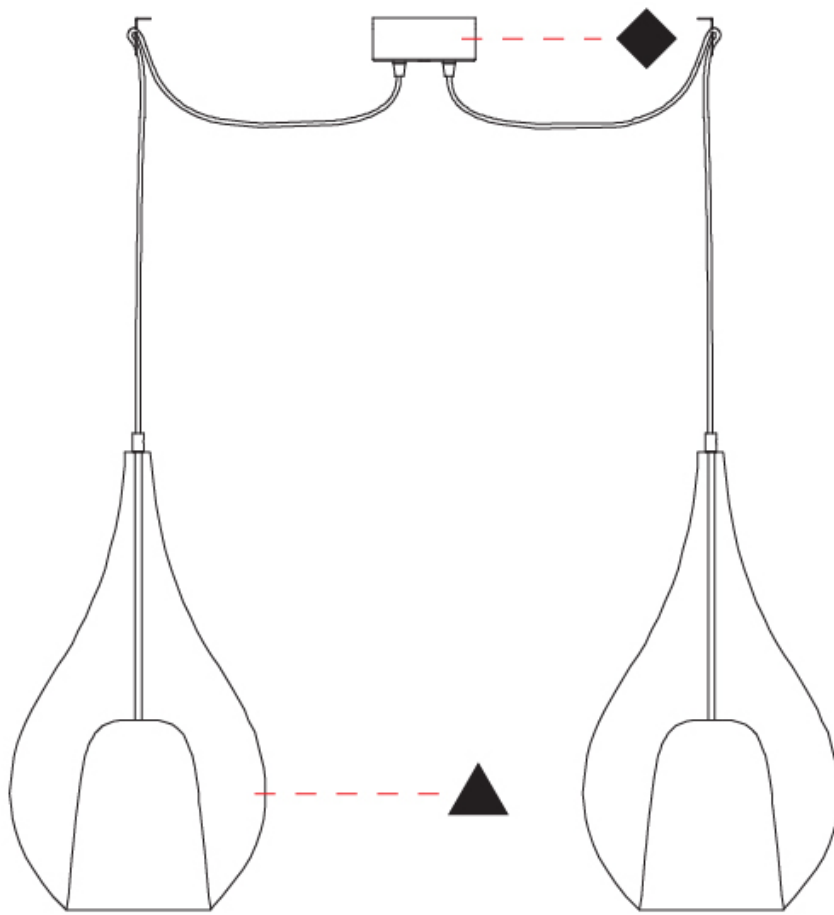

ZOE 2 LIGHT SWAG SUSPENSION

D141130-

PROJECT	_____
TYPE	_____
SPECIFIER	_____
QUANTITY	_____
DATE	_____

D