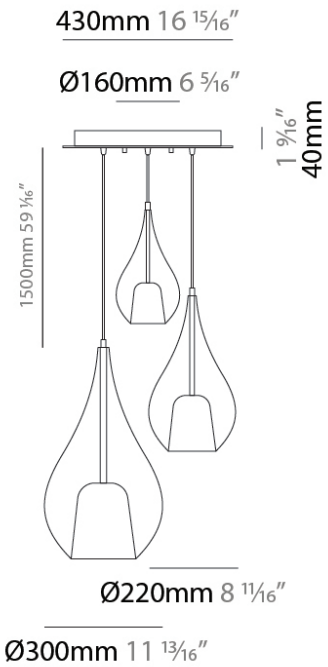

PROJECT
TYPE
SPECIFIER
QUANTITY
DATE

ZOE VINCENT 3 LIGHT CLUSTER SUSPENSION

D141251-

base number   Finish
Options

1. To build a product code in our configurator select the specify button on the base model # product page
2. To build a manual product code on this datasheet choose from the options listed below in blue font and add the suffix to the base model #

GENERAL

Series: Zoe
Subseries: Zoe Vincent 3 Light Cluster
Partner: Cangini & Tucci
Division: Design
Installation: Suspension
Product Type: Pendant
Mounting Location: Ceiling

PHYSICAL

Shape: Teardrop
Diameter (mm): 430
Diameter (in): 16 ¹⁵/₁₆
Height (mm): 1500
Height (in): 59 ¹⁵/₁₆
Weight (kg): 6.48
Weight (lbs): 14.29
Diffuser: Glass - Opal
Fixture Finish: MSB / MBS / TRS
Holder Finish: BLK
Fixture Material: Glass / Metal
Primary Material: Glass - Borosilicate
Cable Details: 1500mm cable

ELECTRICAL

Number of Lamps: 3
Lamp Type: LED Retrofit
Bulb Included: Bulb Not Included
Total Output Wattage (W): 37
Max. Wattage Per Lamp (W): 16 + 5
Lamp Base: E26 + G9
Input Voltage (V): 120

LED

OPTICAL

RATINGS AND CERTIFICATIONS

Certified By: Certified for North American Standards
IP rating: IP20