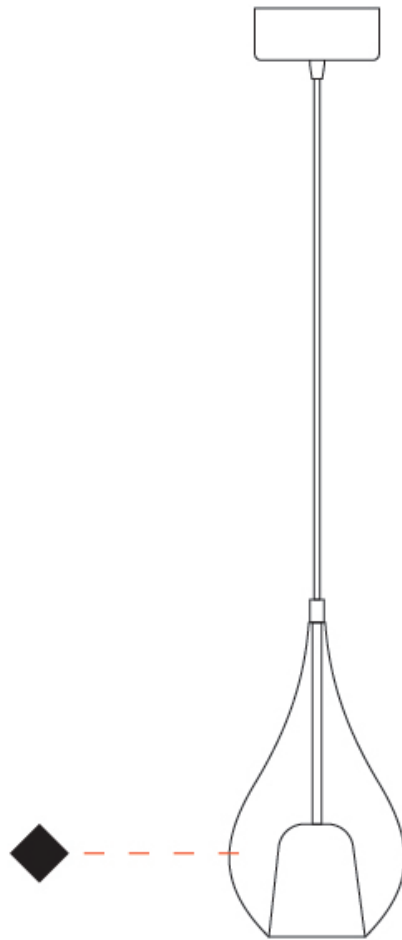

ZOE VINCENT - MONOPOINT SUSPENSION

D141177-

PROJECT

TYPE

SPECIFIER

QUANTITY

DATE

D