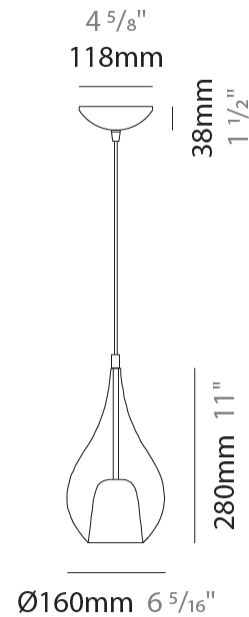

GENERAL

Series: Zoe
 Subseries: Zoe Monopoint
 Partner: Cangini & Tucci
 Division: Design
 Installation: Suspension
 Product Type: Pendant
 Mounting Location: Ceiling

PHYSICAL

Shape: Teardrop
 Diameter (mm): 160
 Diameter (in): 6 ⁵/₁₆
 Height (mm): 280
 Height (in): 11
 Max. Overall Height (mm): 1780
 Max. Overall Height (in): 70 ⁷/₁₆
 Weight (kg): 0.79
 Weight (lbs): 1.74
 Diffuser: Glass - Opal
 Fixture Finish: [AMB](#) / [BLK](#) / [BRZ](#) / [GLD](#) / [GRN](#) / [PNK](#) / [RUB](#) / [SKB](#) / [SMK](#) / [TOB](#) / [TRA](#)
 Holder Finish: CHR / MWH / MBK / BCR
 Fixture Material: Glass / Metal
 Primary Material: Glass - Borosilicate
 Cable Details: 1500mm cable

ELECTRICAL

Number of Lamps: 1
 Lamp Type: LED Retrofit
 Bulb Included: Bulb Not Included
 Max. Wattage Per Lamp (W): 5
 Lamp Base: G9
 Input Voltage (V): 120

LED

OPTICAL

RATINGS AND CERTIFICATIONS

Certified By: Certified for North American Standards
 IP rating: IP20

GENERAL

Series: Zoe
 Subseries: Zoe Monopoint
 Partner: Cangini & Tucci
 Division: Design
 Installation: Suspension
 Product Type: Pendant
 Mounting Location: Ceiling

PHYSICAL

Shape: Teardrop
 Diameter (mm): 220
 Diameter (in): 8 ¹¹/₁₆
 Height (mm): 380
 Height (in): 14 ¹⁵/₁₆
 Max. Overall Height (mm): 1880
 Max. Overall Height (in): 74
 Weight (kg): 1.51
 Weight (lbs): 3.33
 Diffuser: Glass - Opal
 Fixture Finish: [AMB / BLK / BRZ / GLD / GRN / PNK / RUB / SKB / SMK / TOB / TRA](#)
 Holder Finish: CHR / MWH / MBK / BCR
 Fixture Material: Glass / Metal
 Primary Material: Glass - Borosilicate
 Cable Details: 1500mm cable