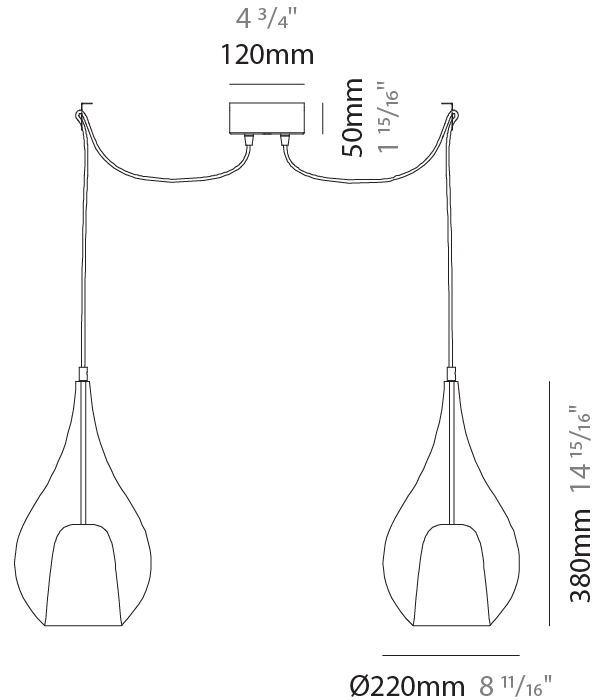

PROJECT	_____
TYPE	_____
SPECIFIER	_____
QUANTITY	_____
DATE	_____

ZOE 2 LIGHT SWAG SUSPENSION

D141129-

base number	Finish Options	Finish Options

1. To build a product code in our configurator select the specify button on the base model # product page
2. To build a manual product code on this datasheet choose from the options listed below in blue font and add the suffix to the base model #

GENERAL

Series: Zoe
Subseries: Zoe 2 Light Swag
Partner: Cangini & Tucci
Division: Design
Installation: Suspension
Product Type: Pendant
Mounting Location: Ceiling

PHYSICAL

Shape: Teardrop
Diameter (mm): 220
Diameter (in): 8 ¹¹/₁₆
Height (mm): 380
Height (in): 14 ¹⁵/₁₆
Max. Overall Height (mm): 2380
Max. Overall Height (in): 93 ¹¹/₁₆
Weight (kg): 2.81
Weight (lbs): 6.19
Diffuser: Glass - Opal
Fixture Finish: AMB / BLK / BRZ / GLD / GRN / PNK / RUB / SKB / SMK / TOB / TRA
Holder Finish: CHR / MWH / MBK / BCR
Fixture Material: Glass / Metal
Primary Material: Glass - Borosilicate
Cable Details: 2000mm cable

ELECTRICAL

Number of Lamps: 2
Lamp Type: LED Retrofit
Lamp Shape: A19
Bulb Included: Bulb Not Included
Total Output Wattage (W): 32
Max. Wattage Per Lamp (W): 16
Lamp Base: E26
Input Voltage (V): 120
Upon Request: 277Vac / GU24

LED

OPTICAL

RATINGS AND CERTIFICATIONS

Certified By: Certified for North American Standards
IP rating: IP20