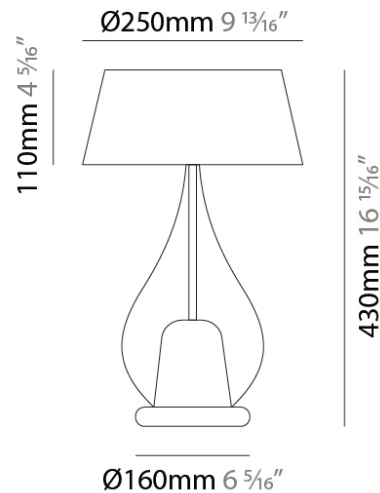

ZOE VINCENT - PORTABLE PORTABLE

D144028-

base number Finish
Options

PROJECT
TYPE
SPECIFIER
QUANTITY
DATE

1. To build a product code in our configurator select the specify button on the base model # product page
2. To build a manual product code on this datasheet choose from the options listed below in blue font and add the suffix to the base model #

GENERAL

Series: Zoe
Subseries: Zoe Vincent - Portable
Partner: Cangani & Tucci
Division: Design
Installation: Portable
Product Type: Table
Mounting Location: Table

PHYSICAL

Shape: Teardrop
Diameter (mm): 250
Diameter (in): 9 ¹³/₁₆
Height (mm): 430
Height (in): 16 ¹⁵/₁₆
Weight (kg): 1.10
Weight (lbs): 2.43
Diffuser: Glass - Opal
Fixture Finish: MSB / TRA
Holder Finish: BLK
Fixture Material: Glass / Metal
Primary Material: Glass - Borosilicate

ELECTRICAL

Number of Lamps: 1
Lamp Type: LED + LED Retrofit
Input Wattage (W): 4.3
Bulb Included: Bulb Not Included
Max. Wattage Per Lamp (W): 3
Lamp Base: E12
Dimming: Non-Dimmable
Input Voltage (V): 120

LED

Number of LEDs: 1
Color Temperature (°K): 3000
Max. Delivered Lumen (lm): 350
Nominal Lumen (lm): 350

OPTICAL

RATINGS AND CERTIFICATIONS

Certified By: Certified for North American Standards
IP rating: IP20