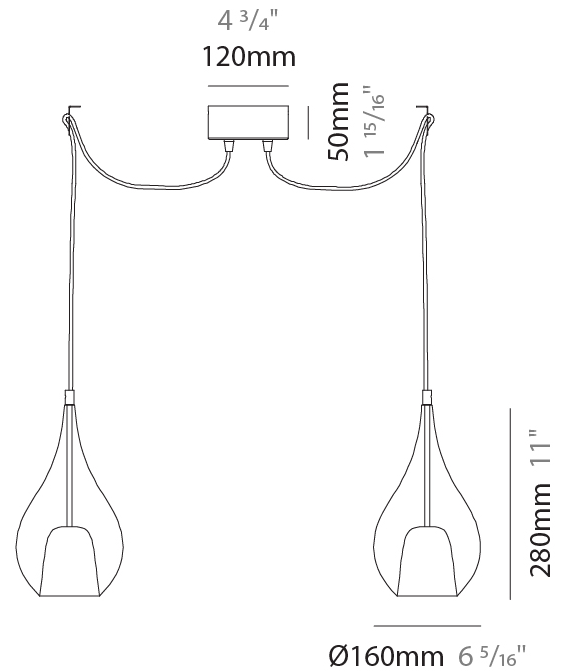

ZOE 2 LIGHT SWAG SUSPENSION

D141127-

base number   Finish Options   -   Finish Options

1. To build a product code in our configurator select the specify button on the base model # product page
2. To build a manual product code on this datasheet choose from the options listed below in blue font and add the suffix to the base model #

GENERAL

Series: Zoe
Subseries: Zoe 2 Light Swag
Partner: Cangini & Tucci
Division: Design
Installation: Suspension
Product Type: Pendant
Mounting Location: Ceiling

PHYSICAL

Shape: Teardrop
Diameter (mm): 160
Diameter (in): 6 ⁵/₁₆
Height (mm): 280
Height (in): 11
Max. Overall Height (mm): 2280
Max. Overall Height (in): 89 ³/₄
Weight (kg): 1.53
Weight (lbs): 3.37
Diffuser: Glass - Opal
Fixture Finish: [AMB](#) / [BLK](#) / [BRZ](#) / [GLD](#) / [GRN](#) / [PNK](#) / [RUB](#) / [SKB](#) / [SMK](#) / [TOB](#) / [TRA](#)
Holder Finish: [CHR](#) / [MWH](#) / [MBK](#) / [BCR](#)
Fixture Material: Glass / Metal
Primary Material: Glass - Borosilicate
Cable Details: 2000mm cable

ELECTRICAL

Number of Lamps: 2
Lamp Type: LED Retrofit
Bulb Included: Bulb Not Included
Total Output Wattage (W): 10
Max. Wattage Per Lamp (W): 5
Lamp Base: G9
Input Voltage (V): 120

LED

OPTICAL

RATINGS AND CERTIFICATIONS

Certified By: Certified for North American Standards
IP rating: IP20