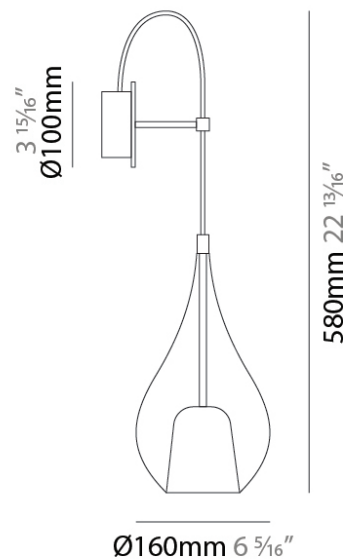

ZOE VINCENT SURFACE

D143032-

base number   Finish
Options

PROJECT
TYPE
SPECIFIER
QUANTITY
DATE

1. To build a product code in our configurator select the specify button on the base model # product page
2. To build a manual product code on this datasheet choose from the options listed below in blue font and add the suffix to the base model #

GENERAL

Series: Zoe
Subseries: Zoe Vincent
Partner: Cangani & Tucci
Division: Design
Installation: Surface
Product Type: Wall Surface
Mounting Location: Wall

PHYSICAL

Shape: Teardrop
Diameter (mm): 160
Diameter (in): 6 5/16
Height (mm): 280
Depth (mm): 200
Height (in): 11
Depth (in): 7 7/8
Max. Overall Height (mm): 780
Max. Overall Height (in): 30 11/16
Extension (mm): 200
Extension (in): 7 7/8
Weight (kg): 0.875
Weight (lbs): 1.93
Diffuser: Glass - Opal
[Fixture Finish: MSB / MBS / TRS](#)
Holder Finish: BLK
Fixture Material: Glass / Metal
Primary Material: Glass - Borosilicate

ELECTRICAL

Number of Lamps: 1
Lamp Type: LED Retrofit
Bulb Included: Bulb Not Included
Max. Wattage Per Lamp (W): 5
Lamp Base: G9
Input Voltage (V): 120

LED

OPTICAL

RATINGS AND CERTIFICATIONS

Certified By: Certified for North American Standards
IP rating: IP20