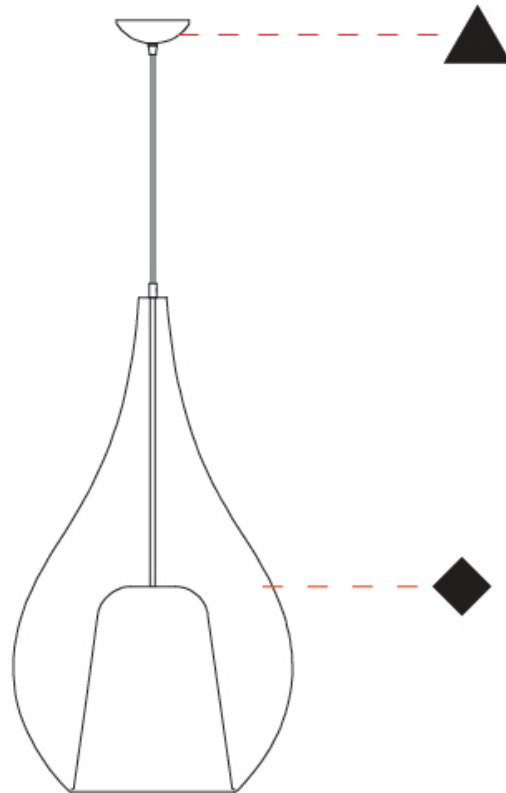

D141268-

PROJECT _____

TYPE _____

SPECIFIER _____

QUANTITY _____

DATE _____

D