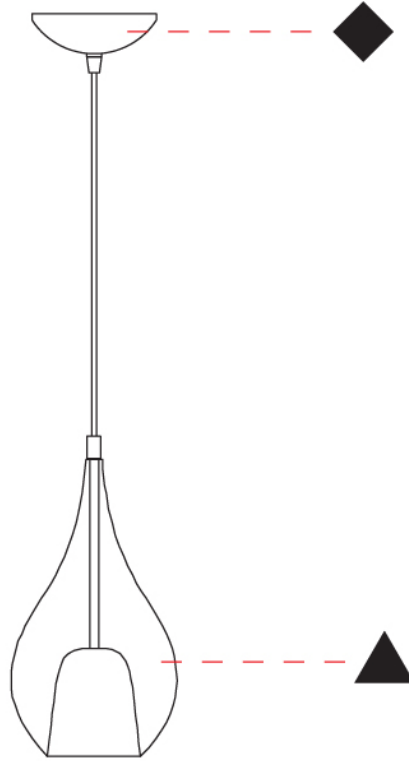

ZOE MONOPOINT SUSPENSION

D141121-

PROJECT _____

TYPE _____

SPECIFIER _____

QUANTITY _____

DATE _____

D