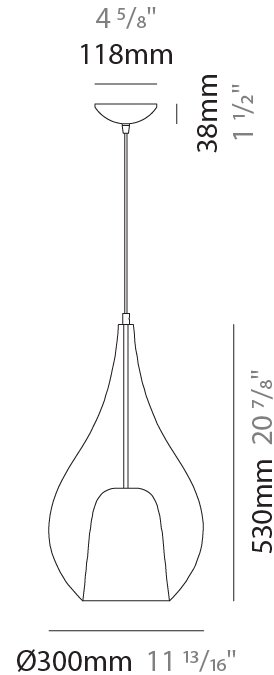

PROJECT	_____
TYPE	_____
SPECIFIER	_____
QUANTITY	_____
DATE	_____

ZOE MONOPOINT SUSPENSION

D141123-

base number   Finish Options   -   Finish Options

1. To build a product code in our configurator select the specify button on the base model # product page
2. To build a manual product code on this datasheet choose from the options listed below in blue font and add the suffix to the base model #

GENERAL

Series: Zoe
Subseries: Zoe Monopoint
Partner: Cangini & Tucci
Division: Design
Installation: Suspension
Product Type: Pendant
Mounting Location: Ceiling

PHYSICAL

Shape: Teardrop
Diameter (mm): 300
Diameter (in): 11 ¹³/₁₆
Height (mm): 530
Height (in): 20 ⁷/₈
Max. Overall Height (mm): 2030
Max. Overall Height (in): 79 ¹⁵/₁₆
Weight (kg): 2.50
Weight (lbs): 5.51
Diffuser: Glass - Opal
Fixture Finish: [AMB / BLK / BRZ / GLD / GRN / PNK / RUB / SKB / SMK / TOB / TRA](#)
Holder Finish: CHR / MWH / MBK / BCR
Fixture Material: Glass / Metal
Primary Material: Glass - Borosilicate
Cable Details: 1500mm Cable

ELECTRICAL

Number of Lamps: 1
Lamp Type: LED Retrofit
Lamp Shape: A19
Bulb Included: Bulb Not Included
Max. Wattage Per Lamp (W): 16
Lamp Base: E26
Input Voltage (V): 120
Upon Request: 277Vac / GU24

LED

OPTICAL

RATINGS AND CERTIFICATIONS

Certified By: Certified for North American Standards
IP rating: IP20