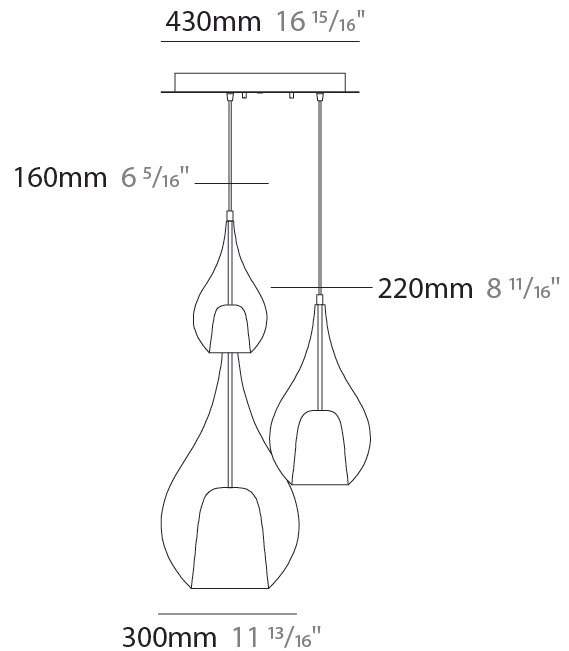

PROJECT	_____
TYPE	_____
SPECIFIER	_____
QUANTITY	_____
DATE	_____

ZOE 3 LIGHT CLUSTER SUSPENSION

D141133-

base number	Finish	Finish
	Options	Options

1. To build a product code in our configurator select the specify button on the base model # product page
2. To build a manual product code on this datasheet choose from the options listed below in blue font and add the suffix to the base model #

GENERAL

Series: Zoe
Subseries: Zoe 3 Light Cluster
Partner: Cangini & Tucci
Division: Design
Installation: Suspension
Product Type: Pendant
Mounting Location: Ceiling

PHYSICAL

Shape: Teardrop
Diameter (mm): 430
Diameter (in): 16 ¹⁵/₁₆
Height (mm): 1500
Height (in): 59 ¹⁵/₁₆
Weight (kg): 6.48
Weight (lbs): 14.29
Diffuser: Glass - Opal
Fixture Finish: AMB / BLK / BRZ / GLD / GRN / PNK / RUB / SKB / SMK / TOB / TRA
Holder Finish: CHR / MWH / MBK / BCR
Fixture Material: Glass / Metal
Primary Material: Glass - Borosilicate
Cable Details: 1500mm cable

ELECTRICAL

Number of Lamps: 3
Lamp Type: LED Retrofit
Bulb Included: Bulb Not Included
Total Output Wattage (W): 37
Max. Wattage Per Lamp (W): 16 + 5
Lamp Base: E26 + G9
Input Voltage (V): 120

LED

OPTICAL

RATINGS AND CERTIFICATIONS

Certified By: Certified for North American Standards
IP rating: IP20