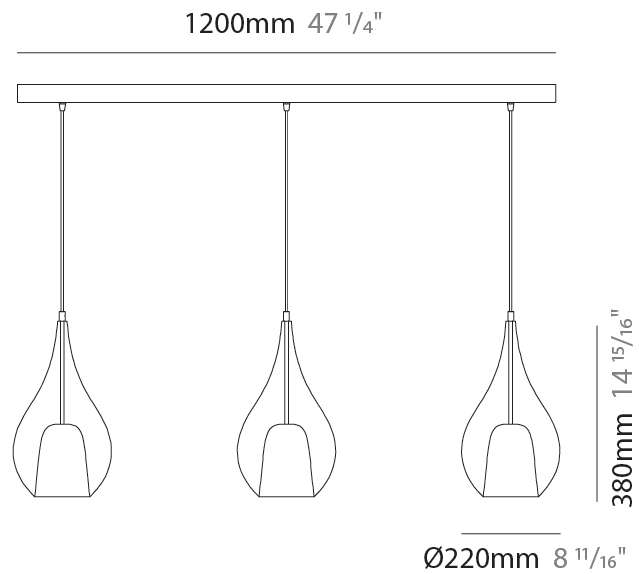

PROJECT
TYPE
SPECIFIER
QUANTITY
DATE

ZOE 3 LIGHT LINEAR SUSPENSION

D141132-

base number   Finish   Finish
Options   Options

1. To build a product code in our configurator select the specify button on the base model # product page
2. To build a manual product code on this datasheet choose from the options listed below in blue font and add the suffix to the base model #

GENERAL

Series: Zoe
Subseries: Zoe 3 Light Linear
Partner: Cangini & Tucci
Division: Design
Installation: Suspension
Product Type: Pendant
Mounting Location: Ceiling

PHYSICAL

Shape: Teardrop
Length (mm): 1200
Length (in): 47 1/4
Height (mm): 280
Height (in): 11
Max. Overall Height (mm): 1780
Max. Overall Height (in): 70 7/16
Weight (kg): 5.59
Weight (lbs): 12.32
Diffuser: Glass - Opal
Fixture Finish: [AMB](#) / [BLK](#) / [BRZ](#) / [GLD](#) / [GRN](#) / [PNK](#) / [RUB](#) / [SKB](#) / [SMK](#) / [TOB](#) / [TRA](#)
Holder Finish: CHR / MWH / MBK / BCR
Fixture Material: Glass / Metal
Primary Material: Glass - Borosilicate
Cable Details: 1500mm cable

ELECTRICAL

Number of Lamps: 3
Lamp Type: LED Retrofit
Lamp Shape: A19
Bulb Included: Bulb Not Included
Total Output Wattage (W): 48
Max. Wattage Per Lamp (W): 16
Lamp Base: E26
Input Voltage (V): 120
Upon Request: 277Vac / GU24

LED

OPTICAL

RATINGS AND CERTIFICATIONS

Certified By: Certified for North American Standards
IP rating: IP20