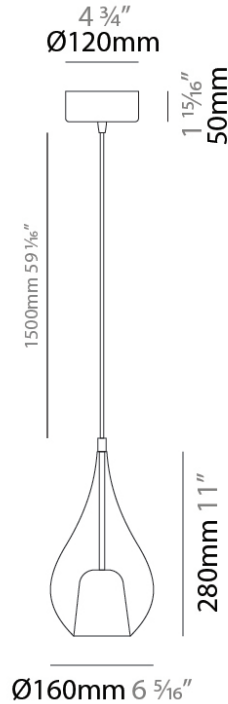

ZOE VINCENT - MONOPOINT SUSPENSION

D141177-

base number   Finish
Options

1. To build a product code in our configurator select the specify button on the base model # product page
2. To build a manual product code on this datasheet choose from the options listed below in blue font and add the suffix to the base model #

GENERAL

Series: Zoe
Subseries: Zoe Vincent - Monopoint
Partner: Cangini & Tucci
Division: Design
Installation: Suspension
Product Type: Pendant
Mounting Location: Ceiling

PHYSICAL

Shape: Teardrop
Diameter (mm): 160
Diameter (in): 6 ⁵/₁₆
Height (mm): 280
Height (in): 11
Max. Overall Height (mm): 1780
Max. Overall Height (in): 70 ⁷/₁₆
Weight (kg): 0.79
Weight (lbs): 1.74
Diffuser: Glass - Opal
Fixture Finish: MSB / MBS / TRS
Holder Finish: BLK
Fixture Material: Glass / Metal
Primary Material: Glass - Borosilicate
Cable Details: 1500mm cable

ELECTRICAL

Number of Lamps: 1
Lamp Type: LED Retrofit
Bulb Included: Bulb Not Included
Max. Wattage Per Lamp (W): 5
Lamp Base: G9
Input Voltage (V): 120

LED

OPTICAL

RATINGS AND CERTIFICATIONS

Certified By: Certified for North American Standards
IP rating: IP20

PROJECT	_____
TYPE	_____
SPECIFIER	_____
QUANTITY	_____
DATE	_____